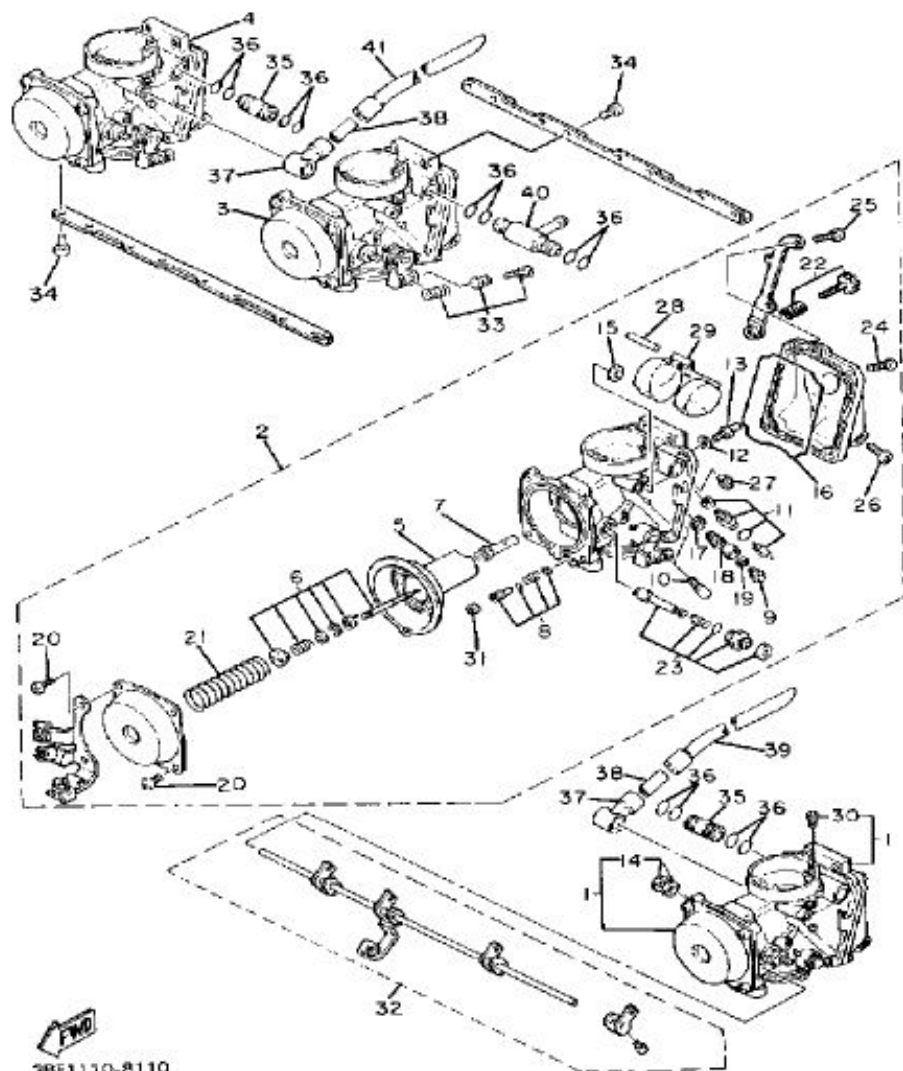

CARBURETOR

FWD
3BF1110-8110

Ref. No.	Part Number	Description	Qty	Remarks
1	3FH-14901-00-00	CARBURETOR ASSEMBLY 1	1	
2	(3FH-14902-00-00)	CARBURETOR ASSEMBLY 2	1	
3	(3FH-14903-00-00)	CARBURETOR ASSEMBLY 3	1	
4	(3FH-14904-00-00)	CARBURETOR ASSEMBLY 4	1	
5	1WG-14940-00-00	. DIAPHRAGM ASSEMBLY	1	
6	3BF-1490J-00-00	. NEEDLE SET	1	
7	1WG-14141-90-00	. NOZZLE, MAIN	1	
8	12R-14105-00-00	. PILOT SCREW SET	1	
9	620-14231-17-00	. JET, MAIN (# 85)	1	UR
	620-1423A-68-00	. JET, MAIN (#87.5)	1	UR
10	3H1-14142-15-00	. JET, PILOT (#15)	1	
11	3CF-14107-12-00	. NEEDLE VALVE SET	1	
12	137-14153-00-00	. WASHER, MAIN JET	1	
13	1AE-14565-00-00	. SCREW		
14	256-14997-00-00	. SEAL	2	
15	1A8-14953-00-00	. WASHER	1	
16	1WG-14147-00-00	. O"RING	1	
17	1AE-14237-00-00	. GASKET	1	
18	1AE-14261-00-00	. HOLDER	1	
19	1AE-14227-00-00	. O-RING	1	
20	98580-05010-00	. SCREW, PAN HEAD	4	
21	3H5-14933-00-00	. SPRING, DIAPHRAGM	1	
22	(3BF-14103-00-00)	THROTTLE SCREW SET	1	
23	1HX-1410A-00-00	. STARTER SET	1	
24	98511-04012-00	. SCREW, PAN HEAD	4	
25	98503-04014-00	. SCREW, PAN HEAD	2	
26	12R-14191-00-00	. PLUG, DRAIN	1	
27	1FN-14565-00-00	. SCREW	1	
28	353-14186-00-00	. PIN, FLOAT	1	

CARBURETOR

Ref. No.	Part Number	Description	Qty	Remarks
29	1WG-14985-00-00	. FLOAT	1	
30	830-14231-26-00	. JET, PILOT AIR #1 0	1	
31	3F9-14118-00-00	. CAP	1	
32	1WG-1490L-00-00	STARTER LEVR SET, 1	1	
33	1WG-1490K-10-00	STOP SCREW SET	3	
34	98580-05010-00	SCREW, PAN HEAD	16	
35	1WG-14251-00-00	NIPPLE	2	
36	36Y-14147-00-00	O-RING	12	
37	1AE-14197-00-00	PIPE	2	
38	1FN-14918-00-00	RING	2	
39	1HX-14197-00-00	PIPE	1	
40	1HX-14251-00-00	NIPPLE	1	
41	1HX-14148-00-00	PIPE	1	