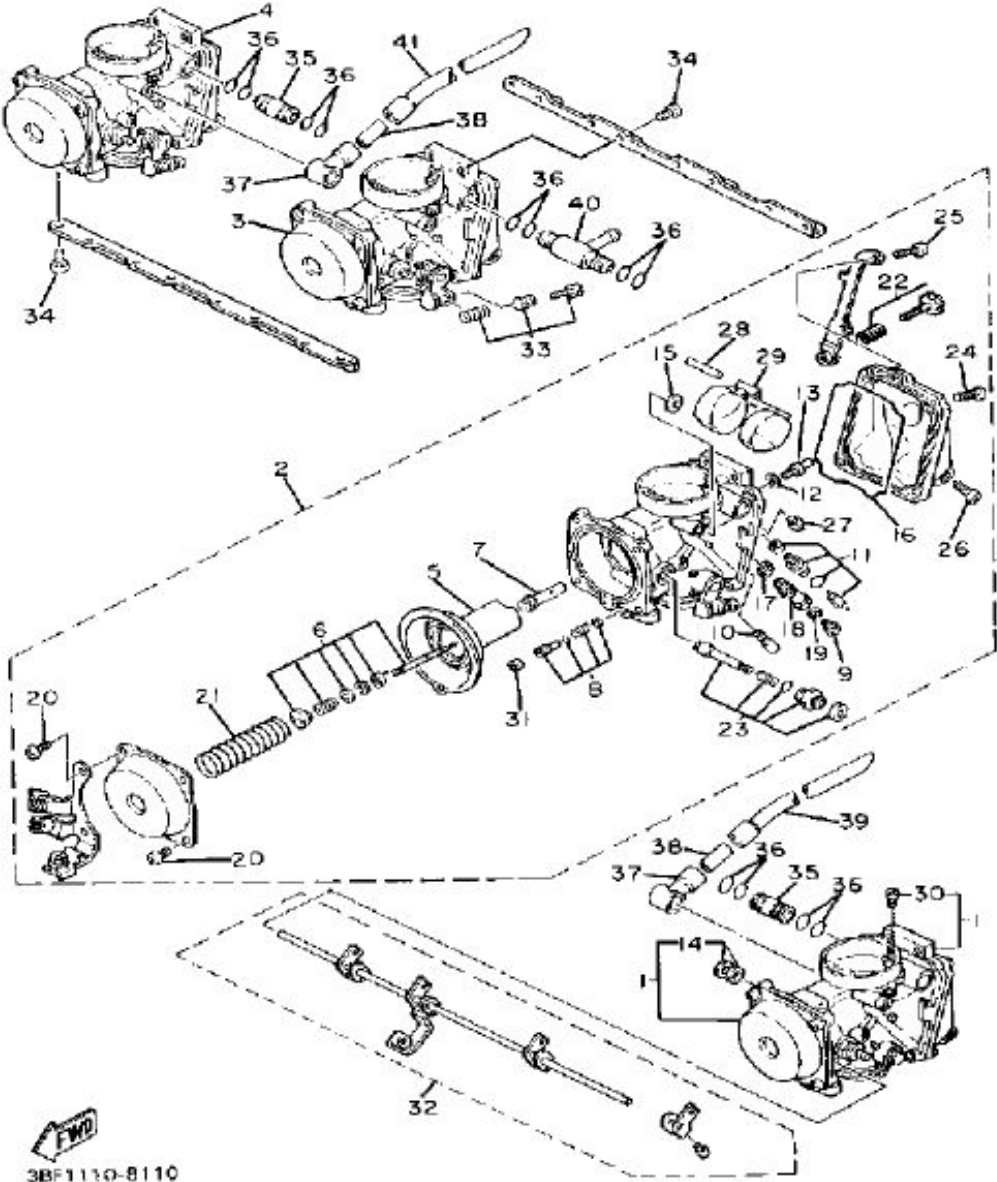

CARBURETOR

FWD
3BF1110-8110

Ref. No.	Part Number	Description	Qty	Remarks
1	3FH-14901-00-00	CARBURETOR ASSEMBLY 1	1	
2	(3FH-14902-00-00)	CARBURETOR ASSEMBLY 2	1	
3	(3FH-14903-00-00)	CARBURETOR ASSEMBLY 3	1	
4	(3FH-14904-00-00)	CARBURETOR ASSEMBLY 4	1	
5	1WG-14940-00-00	. DIAPHRAGM ASSEMBLY	1	
6	3BF-1490J-00-00	. NEEDLE SET	1	
7	1WG-14141-90-00	. NOZZLE, MAIN	1	
8	12R-14105-00-00	. PILOT SCREW SET	1	
9	620-14231-17-00	. JET, MAIN (# 85)	1	UR
	620-1423A-68-00	. JET, MAIN (#87.5)	1	UR
10	3H1-14142-15-00	. JET, PILOT (#15)	1	
11	3CF-14107-12-00	. NEEDLE VALVE SET	1	
12	137-14153-00-00	. WASHER, MAIN JET	1	
13	1AE-14565-00-00	. SCREW		
14	256-14997-00-00	. SEAL	2	
15	1A8-14953-00-00	. WASHER	1	
16	1WG-14147-00-00	. O"RING	1	
17	1AE-14237-00-00	. GASKET	1	
18	1AE-14261-00-00	. HOLDER	1	
19	1AE-14227-00-00	. O-RING	1	
20	98580-05010-00	. SCREW, PAN HEAD	4	
21	3H5-14933-00-00	. SPRING, DIAPHRAGM	1	
22	(3BF-14103-00-00)	THROTTLE SCREW SET	1	
23	1HX-1410A-00-00	. STARTER SET	1	
24	98511-04012-00	. SCREW, PAN HEAD	4	
25	98503-04014-00	. SCREW, PAN HEAD	2	
26	12R-14191-00-00	. PLUG, DRAIN	1	
27	1FN-14565-00-00	. SCREW	1	
28	353-14186-00-00	. PIN, FLOAT	1	

CARBURETOR

Ref. No.	Part Number	Description	Qty	Remarks
29	1WG-14985-00-00	. FLOAT	1	
30	830-14231-26-00	. JET, PILOT AIR #1 0	1	
31	3F9-14118-00-00	. CAP	1	
32	1WG-1490L-00-00	STARTER LEVR SET, 1	1	
33	1WG-1490K-10-00	STOP SCREW SET	3	
34	98580-05010-00	SCREW, PAN HEAD	16	
35	1WG-14251-00-00	NIPPLE	2	
36	36Y-14147-00-00	O-RING	12	
37	1AE-14197-00-00	PIPE	2	
38	1FN-14918-00-00	RING	2	
39	1HX-14197-00-00	PIPE	1	
40	1HX-14251-00-00	NIPPLE	1	
41	1HX-14148-00-00	PIPE	1	